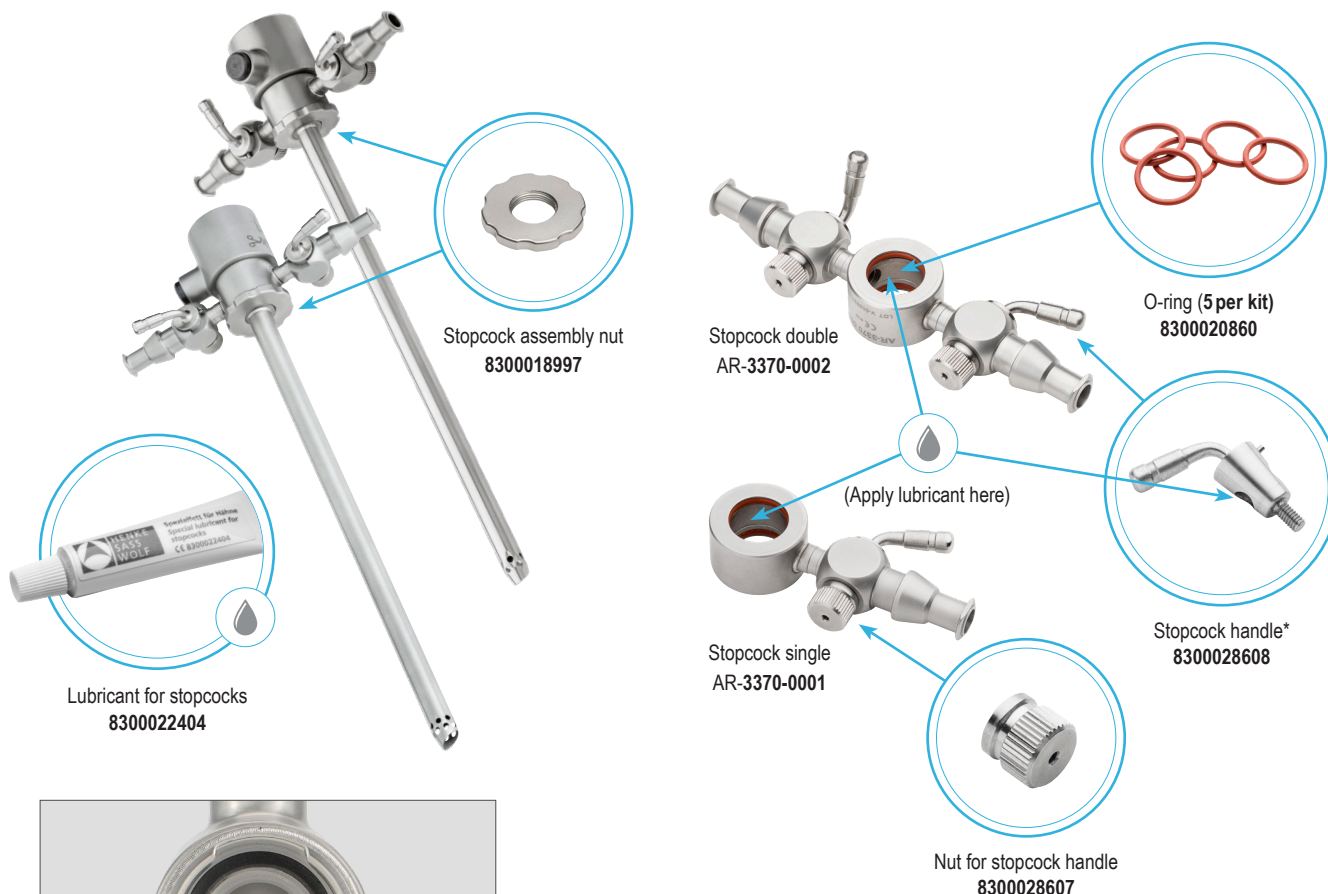

Spare and Replacement Parts for Synergy Sheath Systems

Quick Guide

AR-337X-YY0Z* | X = 0/1/2/3/4 | YY = 50/40/30/03/27/24/19 | Z = 1/2

Inner O-ring is not replaceable

New stopcock handle version with groove

***Attention:**

There is a new and an old version of the stopcock handles. The new version has a groove engraved in the handle which correlates to an engraved groove in the stopcock housing. The old and new versions are not interchangeable. The item number for the old stopcock handle version is 8300019001.