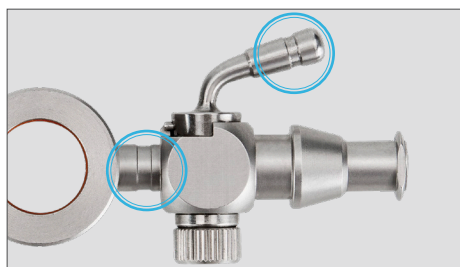

Spare and Replacement Parts for Synergy Sheath Systems

Quick Guide

AR-337X-YY0Z* | X = 0/1/2/3/4 | YY = 50/40/30/03/27/24/19 | Z = 1/2

Inner O-ring is not replaceable

New stopcock handle version with groove

***Attention:**

There is a new and an old version of the stopcock handles. The new version has a groove engraved in the handle which correlates to an engraved groove in the stopcock housing. The old and new versions are not interchangeable. The item number for the old stopcock handle version is 8300019001.